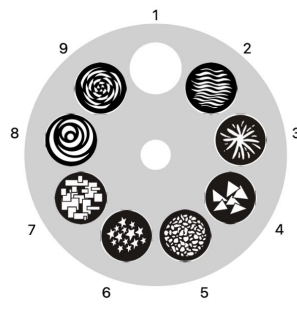

1	2	3	4	5	6	7	8	9	10	11	12	13	14	15	16
R-00	R-05	R-25	R-19	R-21	R-13	R-87	R-91	R-93	R-61	R-80	R-59	R-358	R-51	L-201	L-203

Overhead Movers

Focus Palettes

#1: SolaFrame Theatre Wheel 1

Slots:

Description	Rotates	Type	
1	Open	No	Open
2	Foliage	Yes	Gobo
3	Fracture	Yes	Gobo
4	Xylern	Yes	Gobo
5	Valient	Yes	Gobo
6	Fire	Yes	Gobo
7	Bars	Yes	Gobo
8	Pin Wheels	Yes	Gobo

#2: SolaFrame Theatre Wheel 2

Slots:

Description	Rotates	Type	
1	Open	No	Open
2	Waves	No	Gobo
3	Splash	No	Gobo
4	Triangles	No	Gobo
5	Polymoba	No	Gobo
6	Stars	No	Gobo
7	Modern	No	Gobo
8	Crescents	No	Gobo
9	Twist	No	Gobo