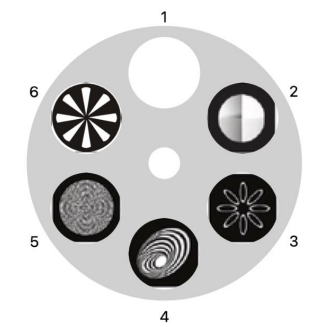

#5: Vari*Lite 2500 Spot Wheel 2

Slots:

Description	Rotates	Type	
1	Open	No	Open
2	4 Facet Prism	No	Gobo
3	Circle of Ovals	No	Gobo
4	Hypno Spiral	No	Gobo
5	Spiral Stones	No	Gobo
6	Pin Wheels	No	Gobo