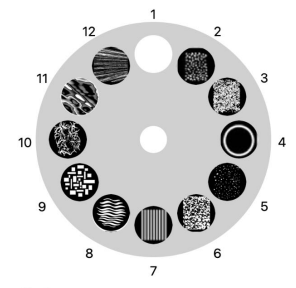

1	2	3	4	5	6	7	8	9	10	11	12	13	14	15	16
R-00	R-05	R-25	R-19	R-21	R-13	R-87	R-91	R-93	R-61	R-80	R-59	R-358	R-51	L-201	L-203

Overhead Movers

Focus Palettes

#1: SolaFrame Theatre Wheel 1

Slots:

Description	Rotates	Type	
1	Open	No	Open
2	Foliage	Yes	Gobo
3	Fracture	Yes	Gobo
4	Xylern	Yes	Gobo
5	Valient	Yes	Gobo
6	Fire	Yes	Gobo
7	Bars	Yes	Gobo
8	Pin Wheels	Yes	Gobo

#2: SolaFrame Theatre Wheel 2

Slots:

Description	Rotates	Type	
1	Open	No	Open
2	Waves	No	Gobo
3	Splash	No	Gobo
4	Triangles	No	Gobo
5	Polymoba	No	Gobo
6	Stars	No	Gobo
7	Modern	No	Gobo
8	Crescents	No	Gobo
9	Twist	No	Gobo

Slots:

Description	Rotates	Type	
1	Open	No	Open
2	Pebbles	No	Gobo
3	Dust Breakup	No	Gobo
4	Medium Circle	No	Gobo
5	Night sky	No	Gobo
6	Leaves	No	Gobo
7	Vertical Bars	No	Gobo
8	Waves	No	Gobo
9	Block Breakup	No	Gobo
10	Tribal	No	Gobo
11	Liquid Texture	No	Gobo
12	Alpha Rays	No	Gobo