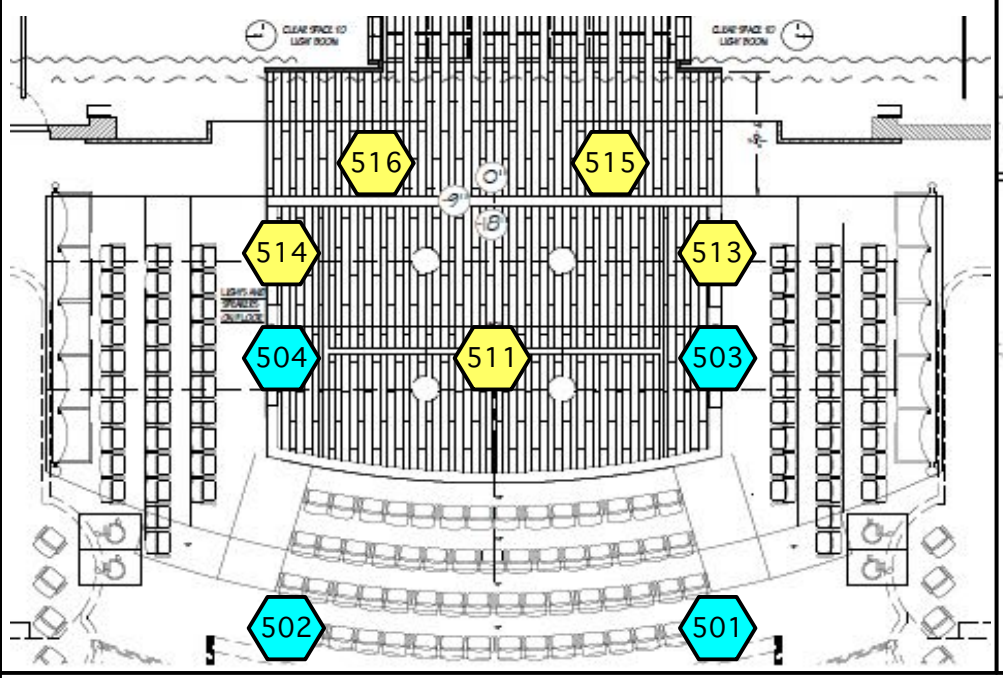

MJW

LIGHTING DESIGN

[801] HOUSE LIGHTS

Created By: Xotchil Musser

SOLA THEATER MARTIN MAC TW1

FOCUS PALETTES

#1: SolaFrame Theatre Wheel 1

Slots:

Description	Rotates	Type
1	No	Open
2	Yes	Gobo
3	Yes	Gobo
4	Yes	Gobo
5	Yes	Gobo
6	Yes	Gobo
7	Yes	Gobo
8	Yes	Gobo

#2: SolaFrame Theatre Wheel 2

Slots:

Description	Rotates	Type
1	No	Open
2	No	Gobo
3	No	Gobo
4	No	Gobo
5	No	Gobo
6	No	Gobo
7	No	Gobo
8	No	Gobo
9	No	Gobo