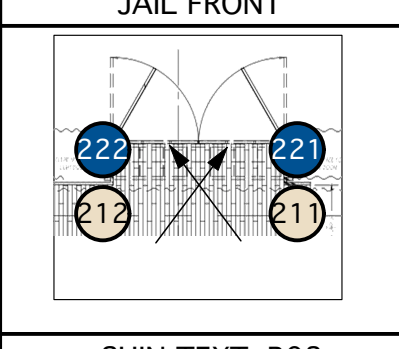

POWER/TRIP

WRITTEN & DIRECTED BY ANNE DEMELO

LD: Matthew J. Weisgale
ALD: Xotchil Musser
EOS Programmer: James Gallo
LM: Thomas Feather

Carnegie Mellon University
AT: Philip Chosky Theatre
REVISION
RVSD 2:10/04/21

MJW

LIGHTING DESIGN

[801] HOUSE LIGHTS

Created By: Xotchil Musser