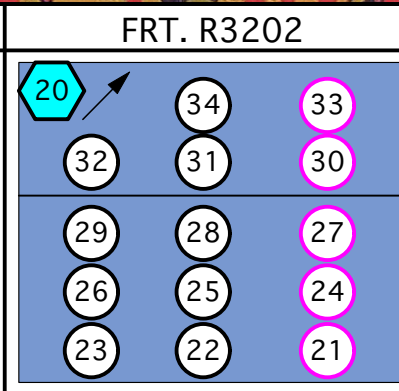

POWER/TRIP

WRITTEN & DIRECTED BY ANNE DEMELO

LD: Matthew J. Weisgale
ALD: Xotchil Musser
EOS Programmer: James Gallo
LM: Thomas Feather

Carnegie Mellon University
AT: Philip Chosky Theatre
REVISION
RVSD 2:10/04/21

MJW

LIGHTING DESIGN

[801] HOUSE LIGHTS

Created By: Xotchil Musser