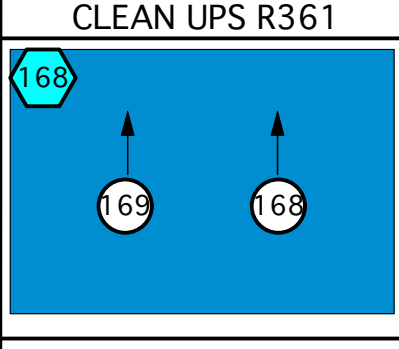

POWER/TRIP

WRITTEN & DIRECTED BY ANNE DEMELO

LD: Matthew J. Weisgale
ALD: Xotchil Musser
EOS Programmer: James Gallo
LM: Thomas Feather

Carnegie Mellon University
AT: Philip Chosky Theatre
REVISION
RVSD 2:10/04/21

MJW

LIGHTING DESIGN

[801] HOUSE LIGHTS

Created By: Xotchil Musser