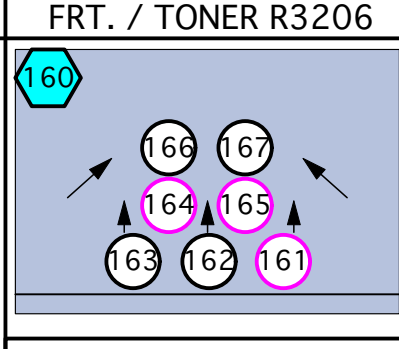

POWER/TRIP

WRITTEN & DIRECTED BY ANNE DEMELO

LD: Matthew J. Weisgale
ALD: Xotchil Musser
EOS Programmer: James Gallo
LM: Thomas Feather

Carnegie Mellon University
AT: Philip Chosky Theatre
REVISION
RVSD 2:10/04/21

MJW

LIGHTING DESIGN

[801] HOUSE LIGHTS

Created By: Xotchil Musser