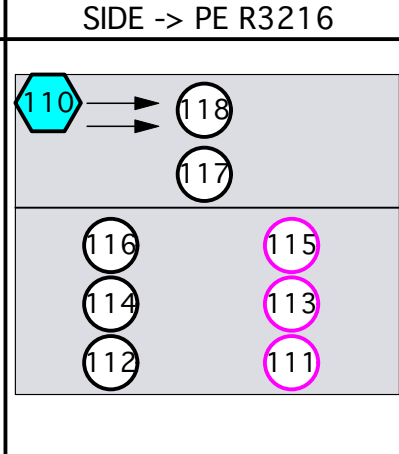

POWER/TRIP

WRITTEN & DIRECTED BY ANNE DEMELO

LD: Matthew J. Weisgale
ALD: Xotchil Musser
EOS Programmer: James Gallo
LM: Thomas Feather

Carnegie Mellon University
AT: Philip Chosky Theatre
REVISION
RVSD 2:10/04/21

MJW

LIGHTING DESIGN

[801] HOUSE LIGHTS

Created By: Xotchil Musser