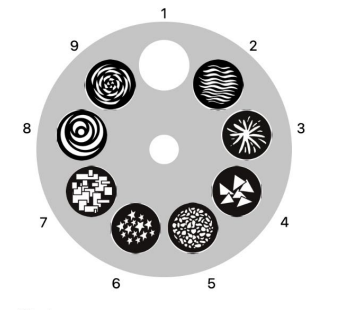

MJW

LIGHTING DESIGN

[801] HOUSE LIGHTS

Created By: Xotchil Musser

SOLA THEATER MARTIN MAC TW1

FOCUS PALETTES

#1: SolaFrame Theatre Wheel 1

Slots:

Description	Rotates	Type
1	No	Open
2	Yes	Gobo
3	Yes	Gobo
4	Yes	Gobo
5	Yes	Gobo
6	Yes	Gobo
7	Yes	Gobo
8	Yes	Gobo

#2: SolaFrame Theatre Wheel 2

Slots:

Description	Rotates	Type
1	No	Open
2	No	Gobo
3	No	Gobo
4	No	Gobo
5	No	Gobo
6	No	Gobo
7	No	Gobo
8	No	Gobo
9	No	Gobo

#3: SolaFrame Color Wheel

Animation Wheel Details

Movement	Bi-directional continuous rotation
Materials	0.6 mm aluminum