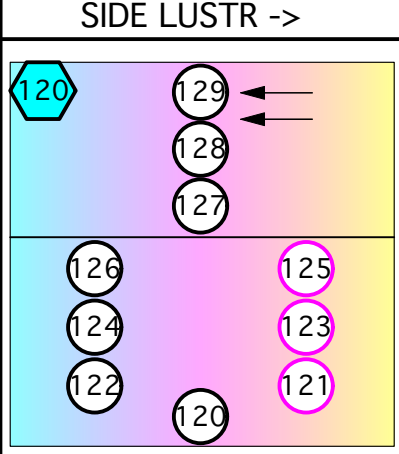

POWER/TRIP

WRITTEN & DIRECTED BY ANNE DEMELO

LD: Matthew J. Weisgale
ALD: Xotchil Musser
EOS Programmer: James Gallo
LM: Thomas Feather

Carnegie Mellon University
AT: Philip Chosky Theatre
REVISION
RVSD 2:10/04/21

MJW

LIGHTING DESIGN

[801] HOUSE LIGHTS

Created By: Xotchil Musser