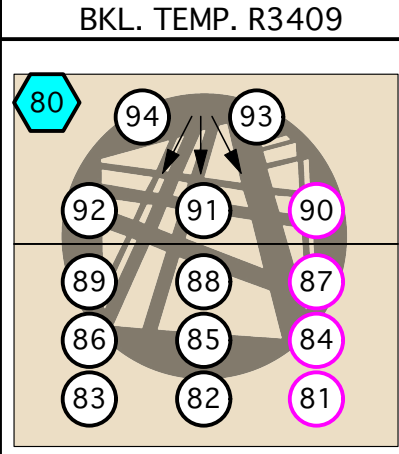

POWER/TRIP

WRITTEN & DIRECTED BY ANNE DEMELO

LD: Matthew J. Weisgale
ALD: Xotchil Musser
EOS Programmer: James Gallo
LM: Thomas Feather

Carnegie Mellon University
AT: Philip Chosky Theatre
REVISION
RVSD 2:10/04/21

MJW

LIGHTING DESIGN

[801] HOUSE LIGHTS

Created By: Xotchil Musser