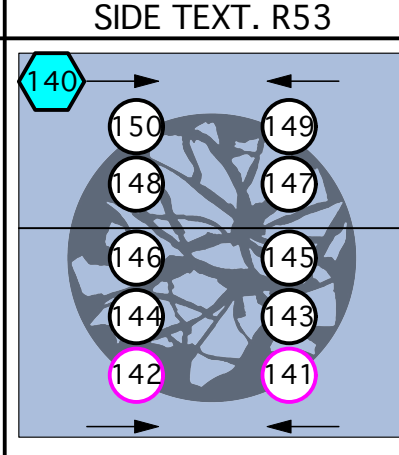

MJW

LIGHTING DESIGN

[801] HOUSE LIGHTS

Created By: Xotchil Musser

SOLA THEATER MARTIN MAC TW1

FOCUS PALETTES

#1: SolaFrame Theatre Wheel 1

Slots:

Description	Rotates	Type
1	No	Open
2	Yes	Gobo
3	Yes	Gobo
4	Yes	Gobo
5	Yes	Gobo
6	Yes	Gobo
7	Yes	Gobo
8	Yes	Gobo

#2: SolaFrame Theatre Wheel 2

Slots:

Description	Rotates	Type
1	No	Open
2	No	Gobo
3	No	Gobo
4	No	Gobo
5	No	Gobo
6	No	Gobo
7	No	Gobo
8	No	Gobo
9	No	Gobo

#3: SolaFrame Color Wheel

Animation Wheel Details

Movement	Bi-directional continuous rotation
Materials	0.6 mm aluminum