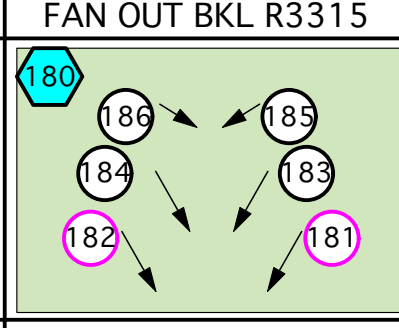

POWER/TRIP

WRITTEN & DIRECTED BY ANNE DEMELO

LD: Matthew J. Weisgale
ALD: Xotchil Musser
EOS Programmer: James Gallo
LM: Thomas Feather

Carnegie Mellon University
AT: Philip Chosky Theatre
REVISION
RVSD 2:10/04/21

MJW

LIGHTING DESIGN

[801] HOUSE LIGHTS

Created By: Xotchil Musser