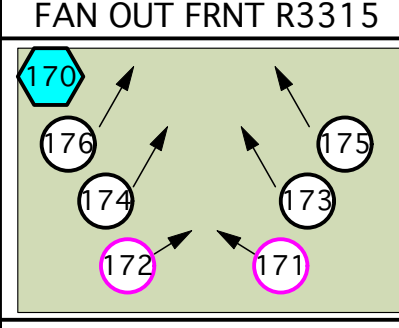

POWER/TRIP

WRITTEN & DIRECTED BY ANNE DEMELO

LD: Matthew J. Weisgale
ALD: Xotchil Musser
EOS Programmer: James Gallo
LM: Thomas Feather

Carnegie Mellon University
AT: Philip Chosky Theatre
REVISION
RVSD 2:10/04/21

MJW

LIGHTING DESIGN

[801] HOUSE LIGHTS

Created By: Xotchil Musser