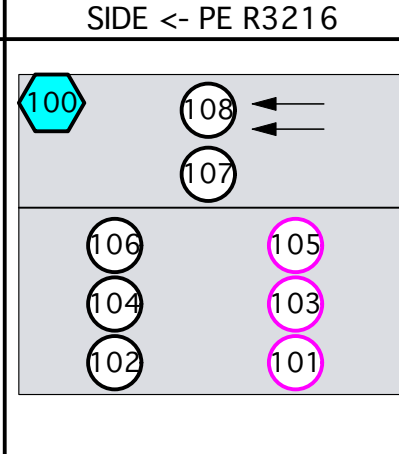

POWER/TRIP

WRITTEN & DIRECTED BY ANNE DEMELO

LD: Matthew J. Weisgale
ALD: Xotchil Musser
EOS Programmer: James Gallo
LM: Thomas Feather

Carnegie Mellon University
AT: Philip Chosky Theatre
REVISION
RVSD 2:10/04/21

MJW

LIGHTING DESIGN

[801] HOUSE LIGHTS

Created By: Xotchil Musser