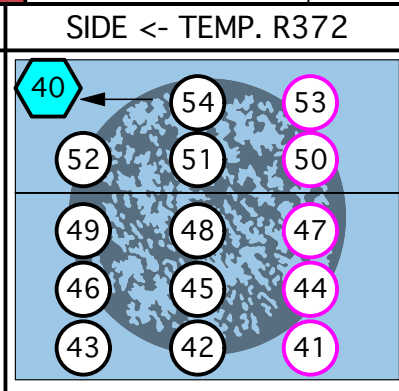

POWER/TRIP

WRITTEN & DIRECTED BY ANNE DEMELO

LD: Matthew J. Weisgale
ALD: Xotchil Musser
EOS Programmer: James Gallo
LM: Thomas Feather

Carnegie Mellon University
AT: Philip Chosky Theatre
REVISION
RVSD 2:10/04/21

MJW

LIGHTING DESIGN

[801] HOUSE LIGHTS

Created By: Xotchil Musser