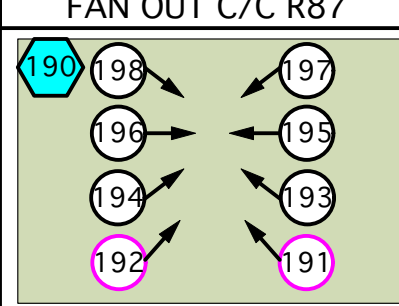

POWER/TRIP

WRITTEN & DIRECTED BY ANNE DEMELO

LD: Matthew J. Weisgale
ALD: Xotchil Musser
EOS Programmer: James Gallo
LM: Thomas Feather

Carnegie Mellon University
AT: Philip Chosky Theatre
REVISION
RVSD 2:10/04/21

MJW

LIGHTING DESIGN

[801] HOUSE LIGHTS

Created By: Xotchil Musser