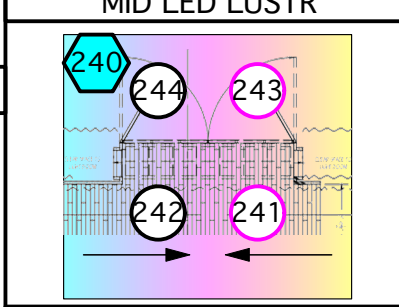

POWER/TRIP

WRITTEN & DIRECTED BY ANNE DEMELO

LD: Matthew J. Weisgale
ALD: Xotchil Musser
EOS Programmer: James Gallo
LM: Thomas Feather

Carnegie Mellon University
AT: Philip Chosky Theatre
REVISION
RVSD 2:10/04/21

MJW

LIGHTING DESIGN

[801] HOUSE LIGHTS

Created By: Xotchil Musser