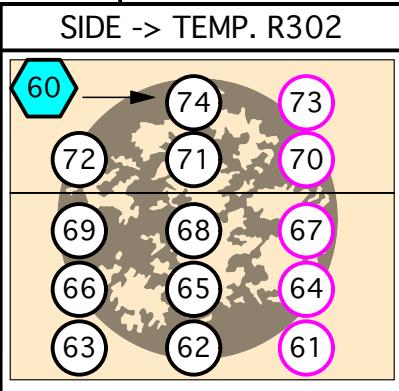

POWER/TRIP

WRITTEN & DIRECTED BY ANNE DEMELO

LD: Matthew J. Weisgale
ALD: Xotchil Musser
EOS Programmer: James Gallo
LM: Thomas Feather

Carnegie Mellon University
AT: Philip Chosky Theatre
REVISION
RVSD 2:10/04/21

MJW

LIGHTING DESIGN

[801] HOUSE LIGHTS

Created By: Xotchil Musser