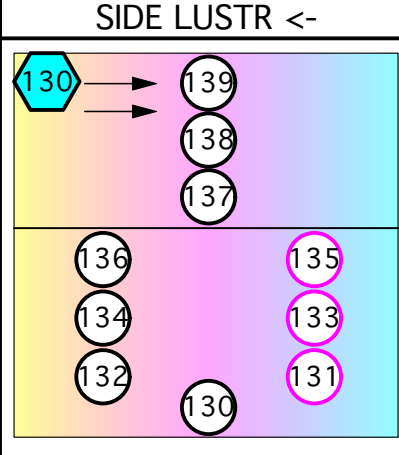

POWER/TRIP

WRITTEN & DIRECTED BY ANNE DEMELO

LD: Matthew J. Weisgale
ALD: Xotchil Musser
EOS Programmer: James Gallo
LM: Thomas Feather

Carnegie Mellon University
AT: Philip Chosky Theatre
REVISION
RVSD 2:10/04/21

MJW

LIGHTING DESIGN

[801] HOUSE LIGHTS

Created By: Xotchil Musser