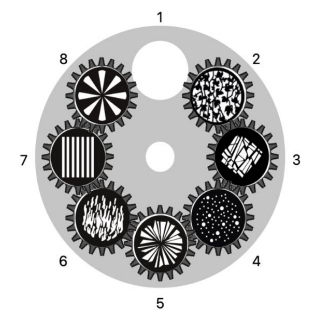

MJW

LIGHTING DESIGN

[801] HOUSE LIGHTS

Created By: Xotchil Musser

SOLA THEATER MARTIN MAC TW1

FOCUS PALETTES

#1: SolaFrame Theatre Wheel 1

Slots:

Description	Rotates	Type
1	No	Open
2	Yes	Gobo
3	Yes	Gobo
4	Yes	Gobo
5	Yes	Gobo
6	Yes	Gobo
7	Yes	Gobo
8	Yes	Gobo

#2: SolaFrame Theatre Wheel 2

Slots:

Description	Rotates	Type
1	No	Open
2	No	Gobo
3	No	Gobo
4	No	Gobo
5	No	Gobo
6	No	Gobo
7	No	Gobo
8	No	Gobo
9	No	Gobo

#3: SolaFrame Color Wheel

Animation Wheel Details

Movement	Bi-directional continuous rotation
Materials	0.6 mm aluminum