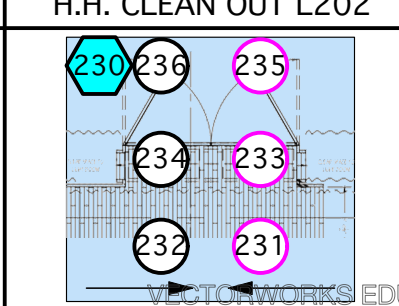

POWER/TRIP

WRITTEN & DIRECTED BY ANNE DEMELO

LD: Matthew J. Weisgale
ALD: Xotchil Musser
EOS Programmer: James Gallo
LM: Thomas Feather

Carnegie Mellon University
AT: Philip Chosky Theatre
REVISION
RVSD 2:10/04/21

MJW

LIGHTING DESIGN

[801] HOUSE LIGHTS

Created By: Xotchil Musser