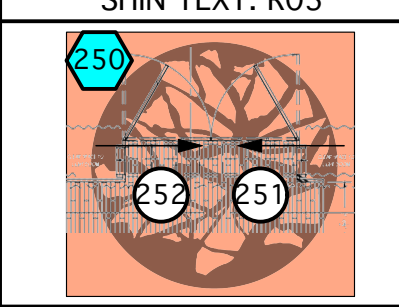

POWER/TRIP

WRITTEN & DIRECTED BY ANNE DEMELO

LD: Matthew J. Weisgale
ALD: Xotchil Musser
EOS Programmer: James Gallo
LM: Thomas Feather

Carnegie Mellon University
AT: Philip Chosky Theatre
REVISION
RVSD 2:10/04/21

MJW

LIGHTING DESIGN

[801] HOUSE LIGHTS

Created By: Xotchil Musser