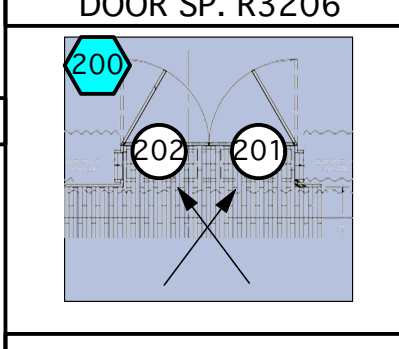

POWER/TRIP

WRITTEN & DIRECTED BY ANNE DEMELO

LD: Matthew J. Weisgale
ALD: Xotchil Musser
EOS Programmer: James Gallo
LM: Thomas Feather

Carnegie Mellon University
AT: Philip Chosky Theatre
REVISION
RVSD 2:10/04/21

MJW

LIGHTING DESIGN

[801] HOUSE LIGHTS

Created By: Xotchil Musser