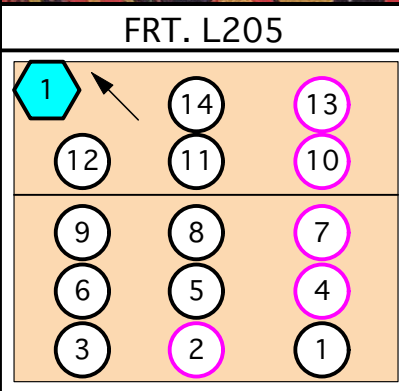

MJW

LIGHTING DESIGN

[801] HOUSE LIGHTS

Created By: Xotchil Musser

SOLA THEATER MARTIN MAC TW1

FOCUS PALETTES

#1: SolaFrame Theatre Wheel 1

Slots:

Description	Rotates	Type
1	No	Open
2	Yes	Gobo
3	Yes	Gobo
4	Yes	Gobo
5	Yes	Gobo
6	Yes	Gobo
7	Yes	Gobo
8	Yes	Gobo

#2: SolaFrame Theatre Wheel 2

Slots:

Description	Rotates	Type
1	No	Open
2	No	Gobo
3	No	Gobo
4	No	Gobo
5	No	Gobo
6	No	Gobo
7	No	Gobo
8	No	Gobo
9	No	Gobo