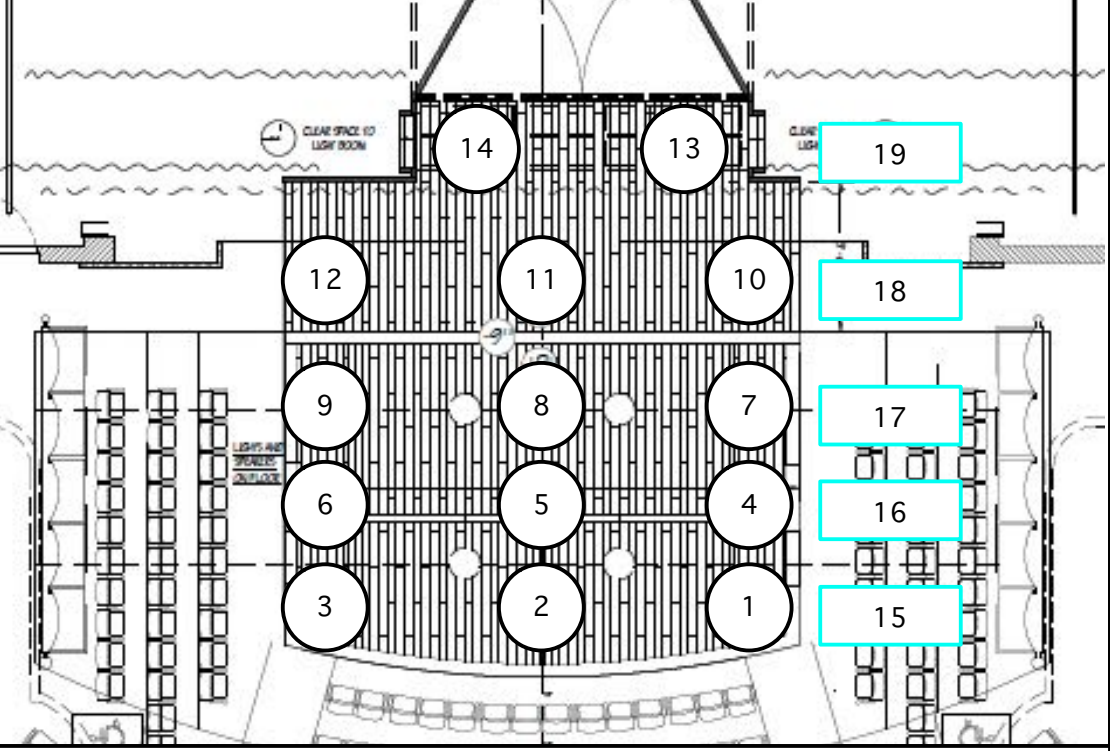

MJW

LIGHTING DESIGN

[801] HOUSE LIGHTS

Created By: Xotchil Musser

SOLA THEATER MARTIN MAC TW1

FOCUS PALETTES

#1: SolaFrame Theatre Wheel 1

Slots:

Description	Rotates	Type
1	No	Open
2	Yes	Gobo
3	Yes	Gobo
4	Yes	Gobo
5	Yes	Gobo
6	Yes	Gobo
7	Yes	Gobo
8	Yes	Gobo

#2: SolaFrame Theatre Wheel 2

Slots:

Description	Rotates	Type
1	No	Open
2	No	Gobo
3	No	Gobo
4	No	Gobo
5	No	Gobo
6	No	Gobo
7	No	Gobo
8	No	Gobo
9	No	Gobo