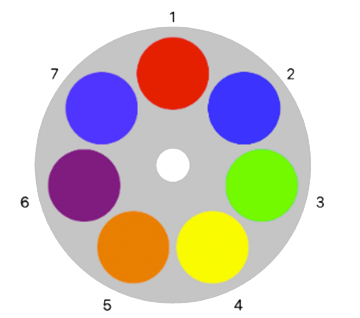

Description	Rotates	Type
1	No	Open
2	Yes	Gobo
3	Yes	Gobo
4	Yes	Gobo
5	Yes	Gobo
6	Yes	Gobo
7	Yes	Gobo
8	Yes	Gobo

#2: SolaFrame Theatre Wheel 2

Slots:

Description	Rotates	Type
1	No	Open
2	No	Gobo
3	No	Gobo
4	No	Gobo
5	No	Gobo
6	No	Gobo
7	No	Gobo
8	No	Gobo
9	No	Gobo

#3: SolaFrame Color Wheel

Animation Wheel Details

Movement	Bi-directional continuous rotation
Materials	0.6 mm aluminum